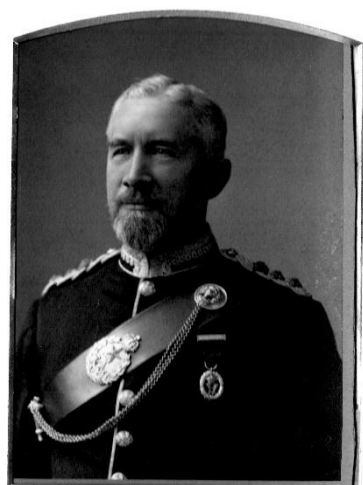

Colonel George Walker

Colonel George Walker
Deacon 1897 to 1898